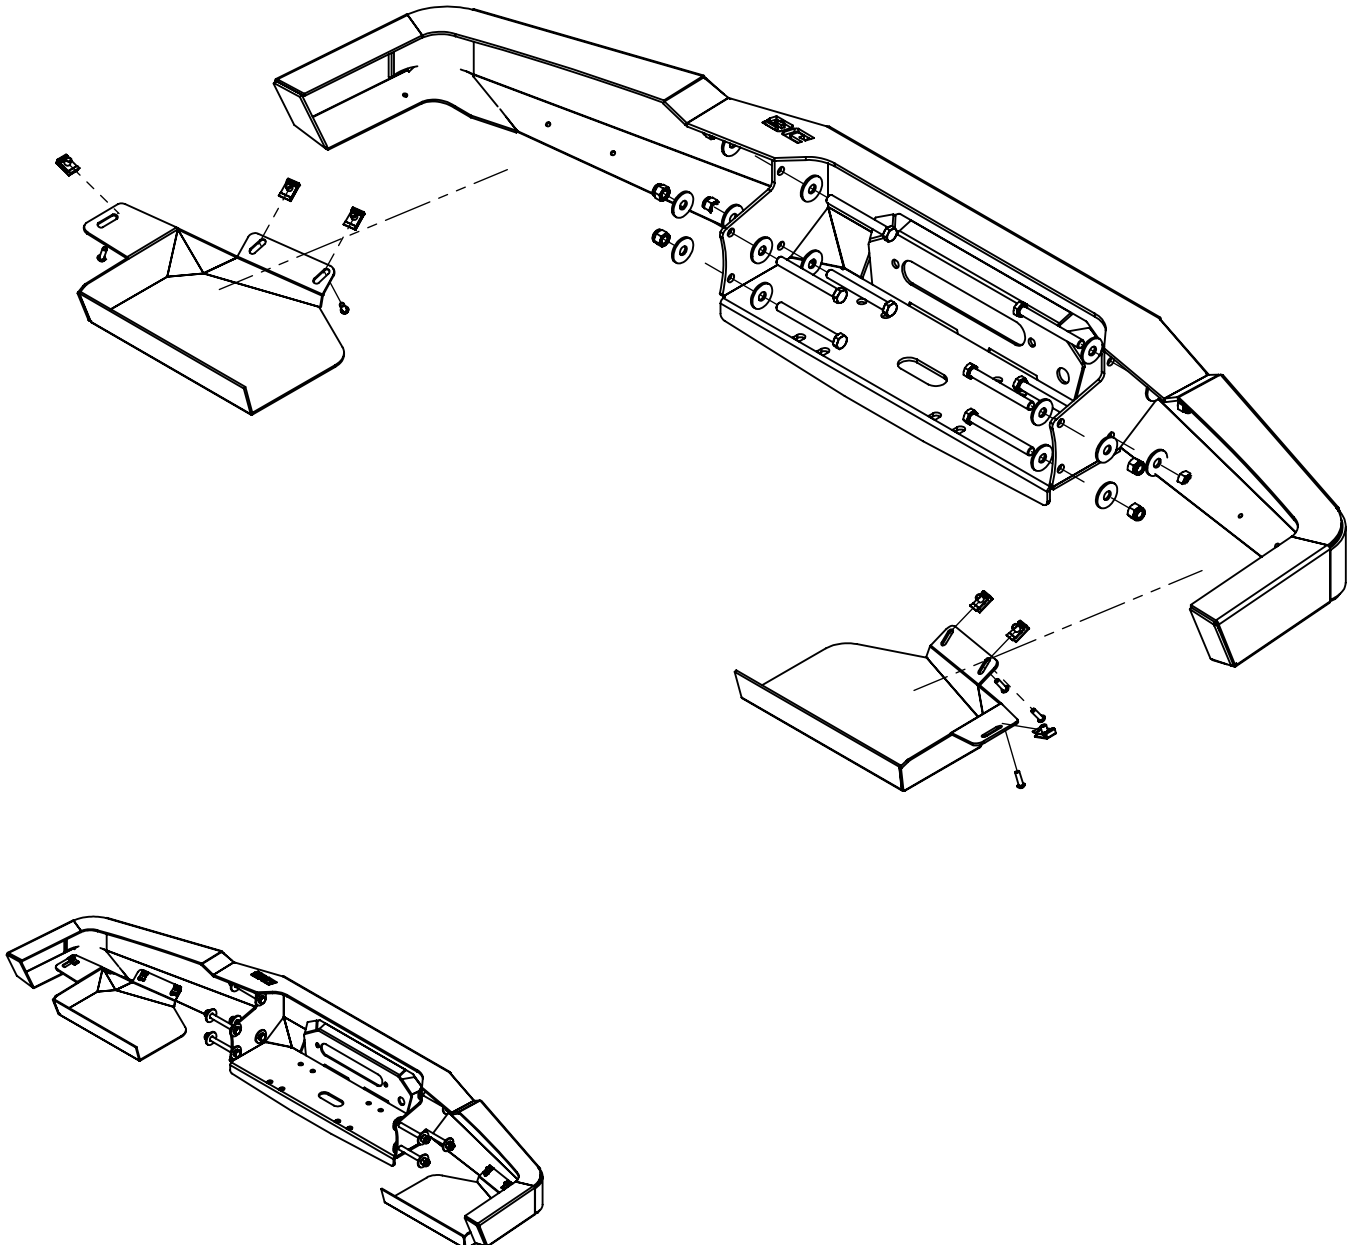

[www.c6-4x4.com](http://www.c6-4x4.com)

**LAND ROVER DISCOVERY 1/2**

**LRPC101  
FRONT BUMPER**

MADE IN EUROPE